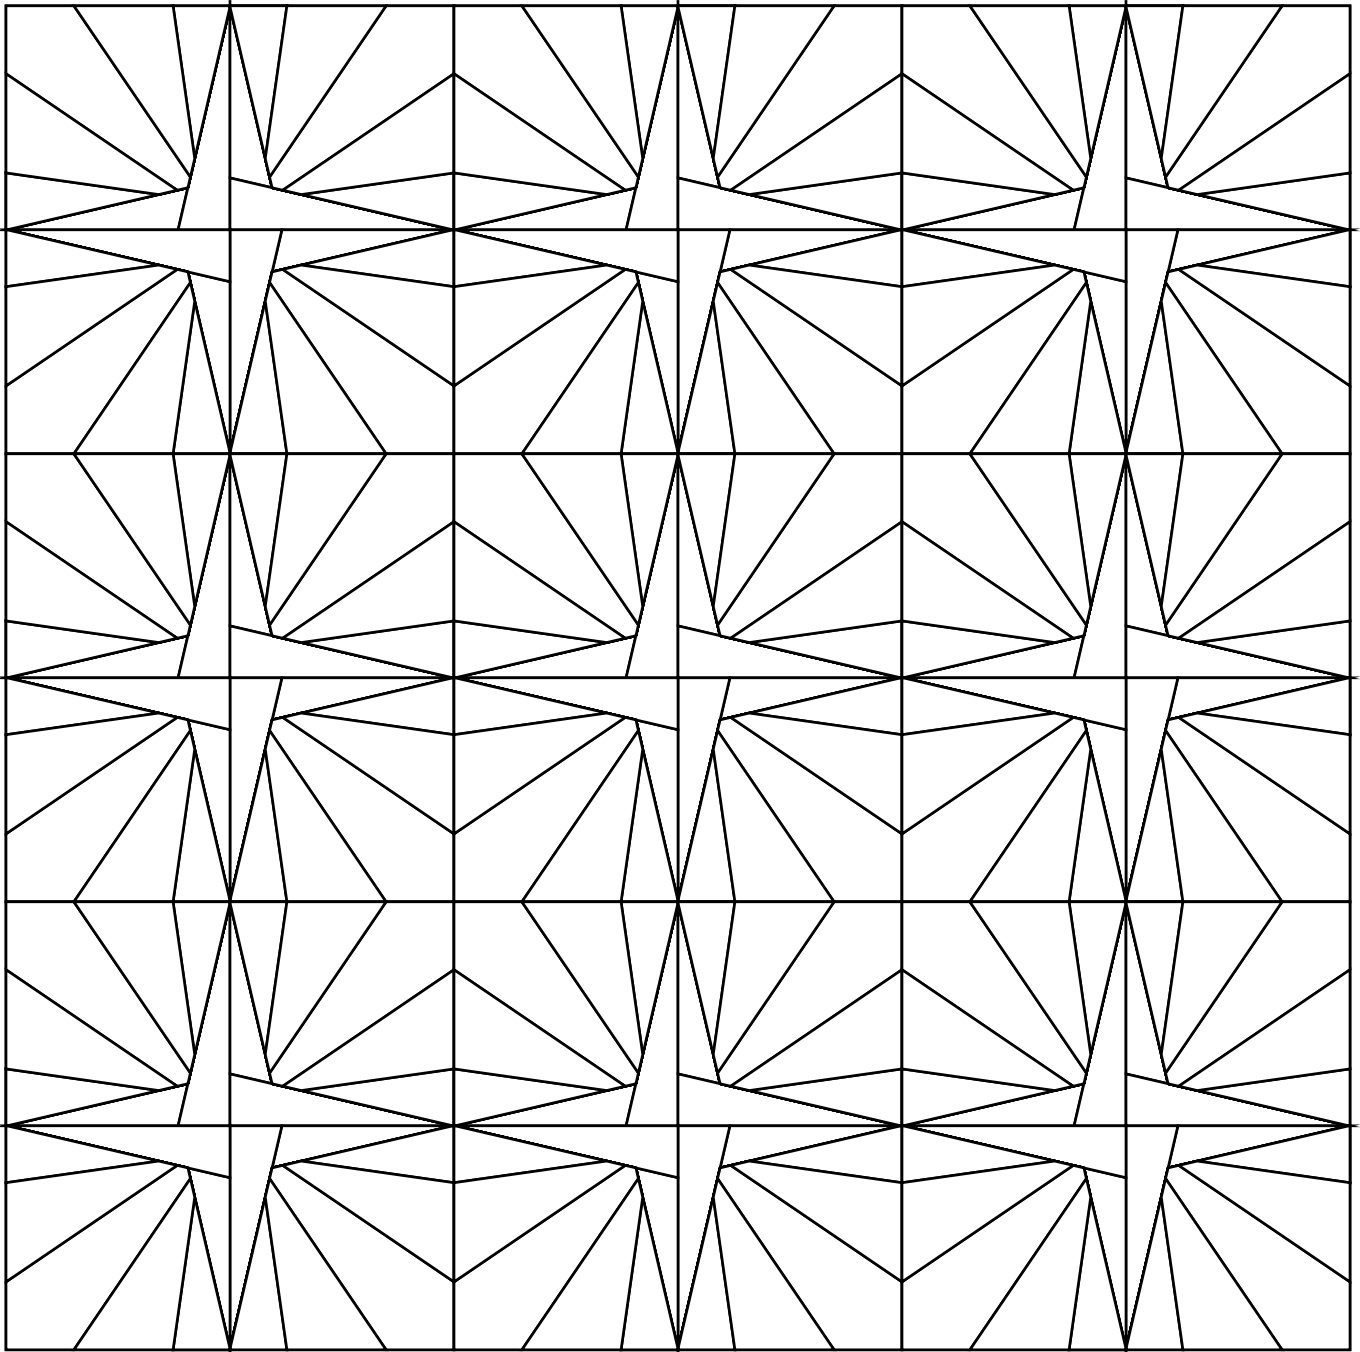

OCTOBER 2021 GSQ Placemat BOM • POLARIS

©2021 Yolanda V. Fundora | Page 4 of 4

**In Case You Want To See How Block Repeats
and to try out color ideas**